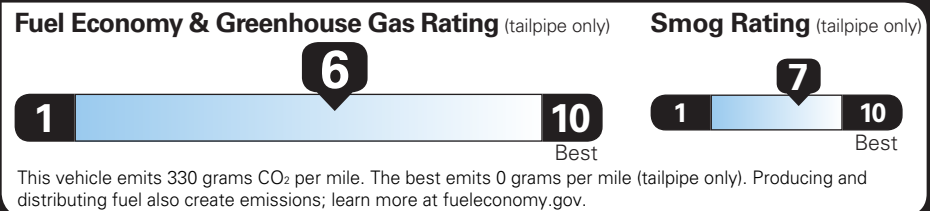

EPA DOT Fuel Economy and Environment

Gasoline Vehicle

Fuel Economy

27 MPG Small SUVs range from 16 to 120 MPG. The best vehicle rates 141 MPGe.

25 city 30 highway

3.7 gallons per 100 miles

You save $0

in fuel costs over 5 years compared to the average new vehicle.

Annual fuel cost $1,500